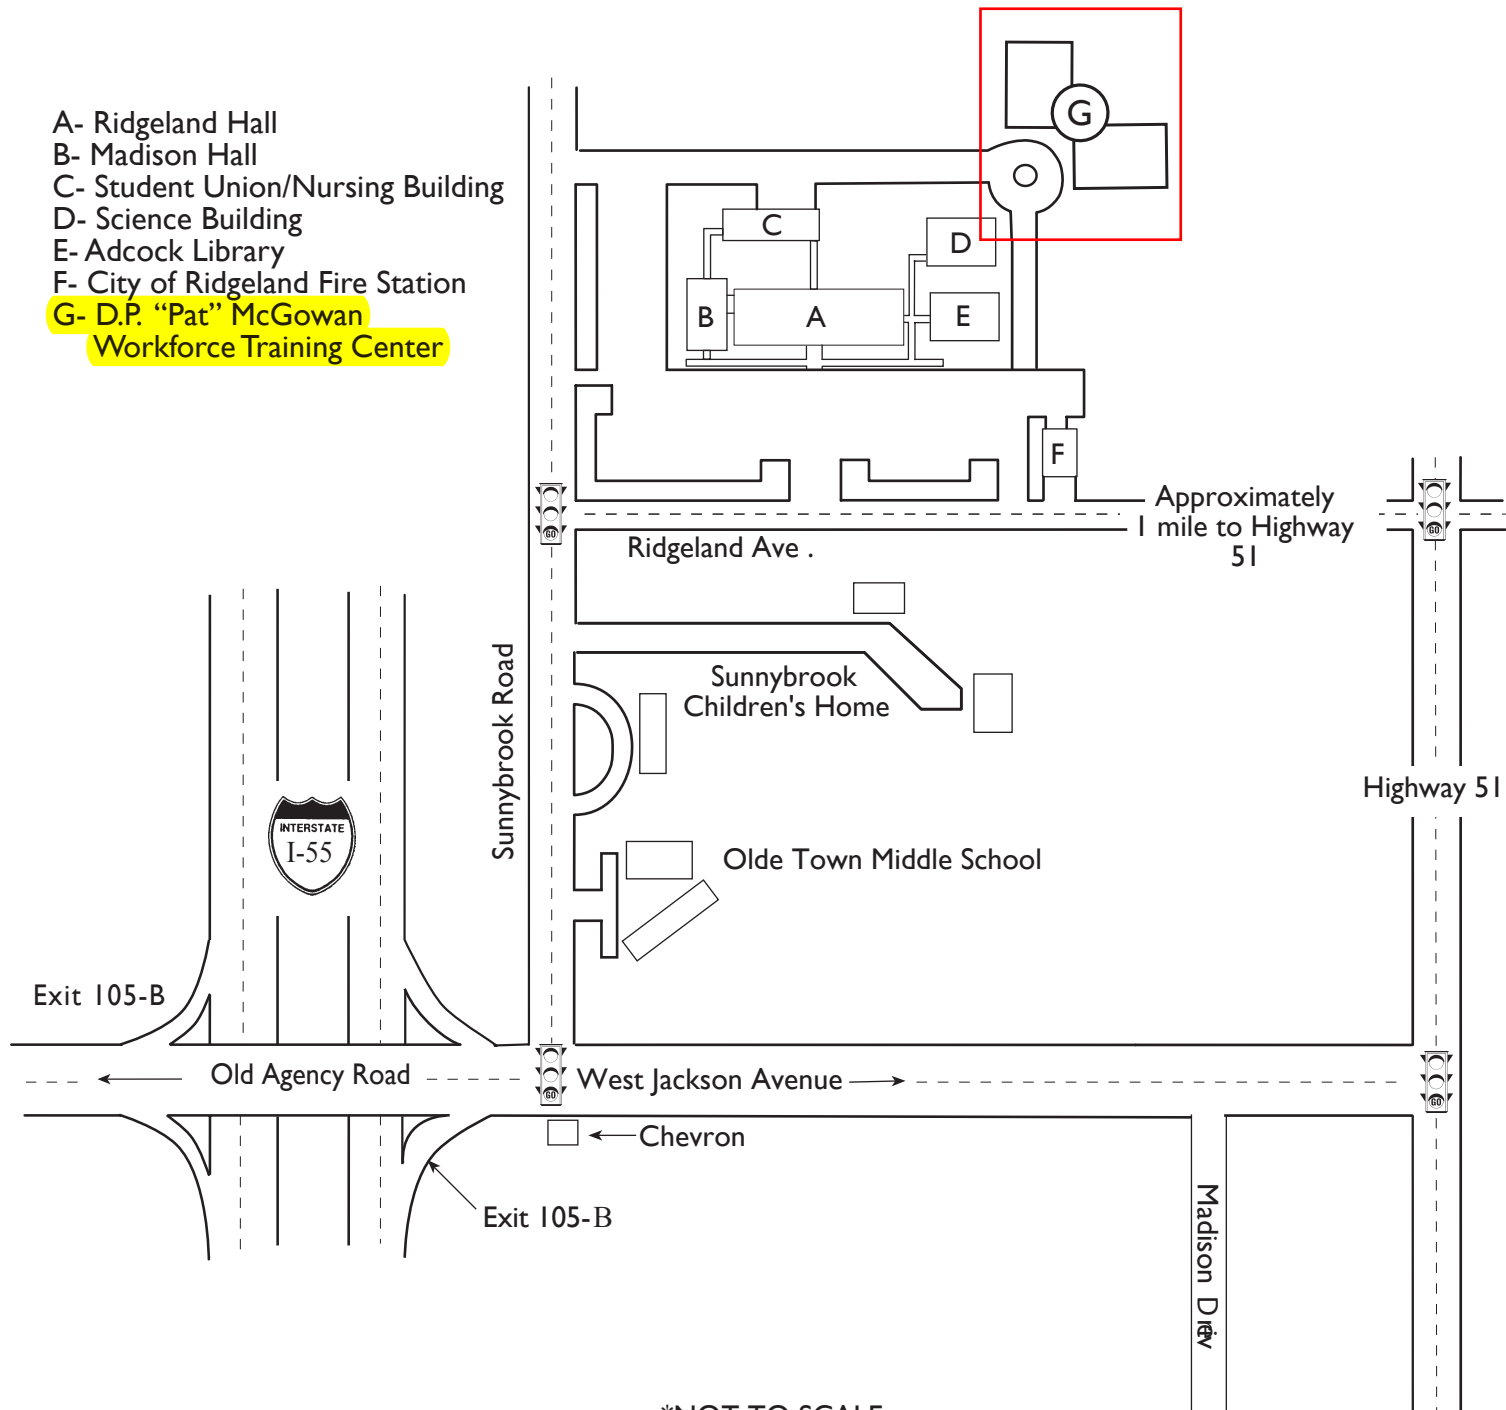

HOLMES COMMUNITY COLLEGE

Ridgeland Campus

412 West Ridgeland Ave., Ridgeland, MS 39157

601-856-5400 • 800-HOLMES-4

- A- Ridgeland Hall
- B- Madison Hall
- C- Student Union/Nursing Building
- D- Science Building
- E- Adcock Library
- F- City of Ridgeland Fire Station
- G- D.P. "Pat" McGowan Workforce Training Center**